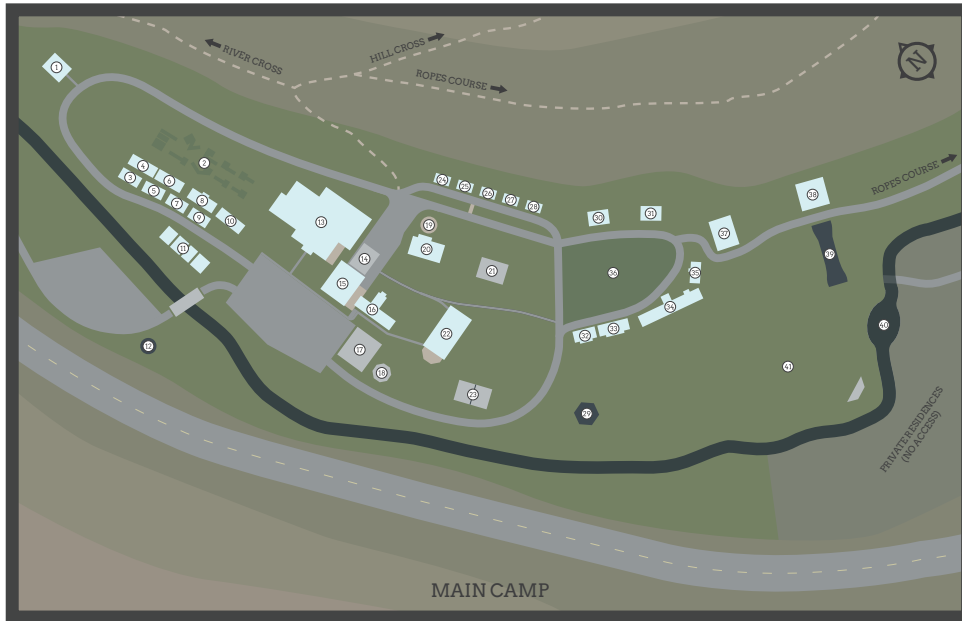

CAMP ELKANAH CAMPGROUND MAP

LEGEND

	Building/structure		Road access		Swamp
	Highway		Trail access		Elevation change
	River		River crossing		Compass rose

MAIN CAMP	21. Playground	ROPES COURSE
1. Shalem	22. Chapel	42. Criss cross
2. Miniature golf	23. Volleyball court	43. Mohawk walk
3. Philipi	24. Antioch	44. Trust fall
4. Bethany	25. Ephesus	45. Zipline tower
5. Jerusalem	26. Berea	46. Bosun chairs
6. Damascus	27. Troas	47. Portal
7. Nazareth	28. Athens	48. Nitro crossing
8. Bethlehem	29. Firepit	49. Wild woogy
9. Gilead	30. Shiloh	50. Giant swing
10. Craft hall	31. Nineveh	51. Climbing tower
11. Maintenance sheds	32. Hebron	52. The swamp
12. God rocks pile	33. Bethel	53. Paintball course
13. Dining hall	34. Samaria/Joppa	
14. The pad	35. Tyre	
15. Rec hall/canteen	36. RV park	
16. Nurse/Jericho	37. Staff house	
17. Basketball court	38. Shop	
18. Octagon dodgeball	39. Slip 'n' slide	
19. Water tower	40. Swimming hole	
20. Bathrooms/showers	41. Rec field/backstop	